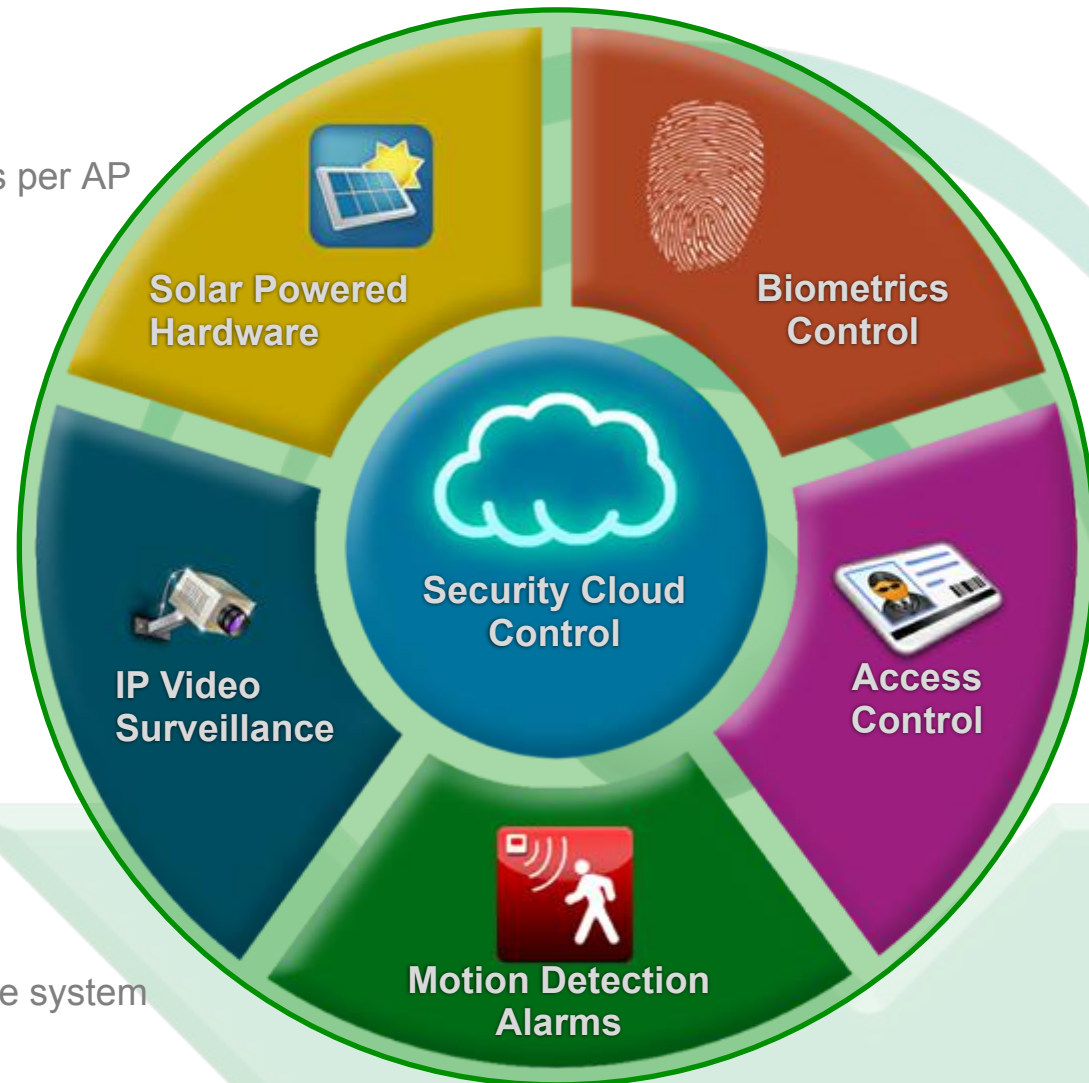

## Wi-Gate Series Access Points (AP)

- Large Radius Range
- Intelligent Network Resources

## Launch IP Video Surveillance, Access Control, Biometrics, or any IP base device application

- Unlicensed:
  - 2.4 GHz (Wi-Fi)
  - 5.8 GHz (Backhaul)
- Licensed:
  - 4.9 GHz (Public Safety)

# Powerful Wireless Coverage

WIALAN  
TECHNOLOGIES

Signal Range per Access Point

## IP Security Cloud Advantages

- Handle multiple IP security applications per AP
- Solar powered cameras & AP's
- IP cameras in any remote area
- Biometrics access control
- Motion sensor control
- Access control
- Low cost installation
- Quick implementation
- No trenching or running wires
- Easily integrated to existing surveillance system